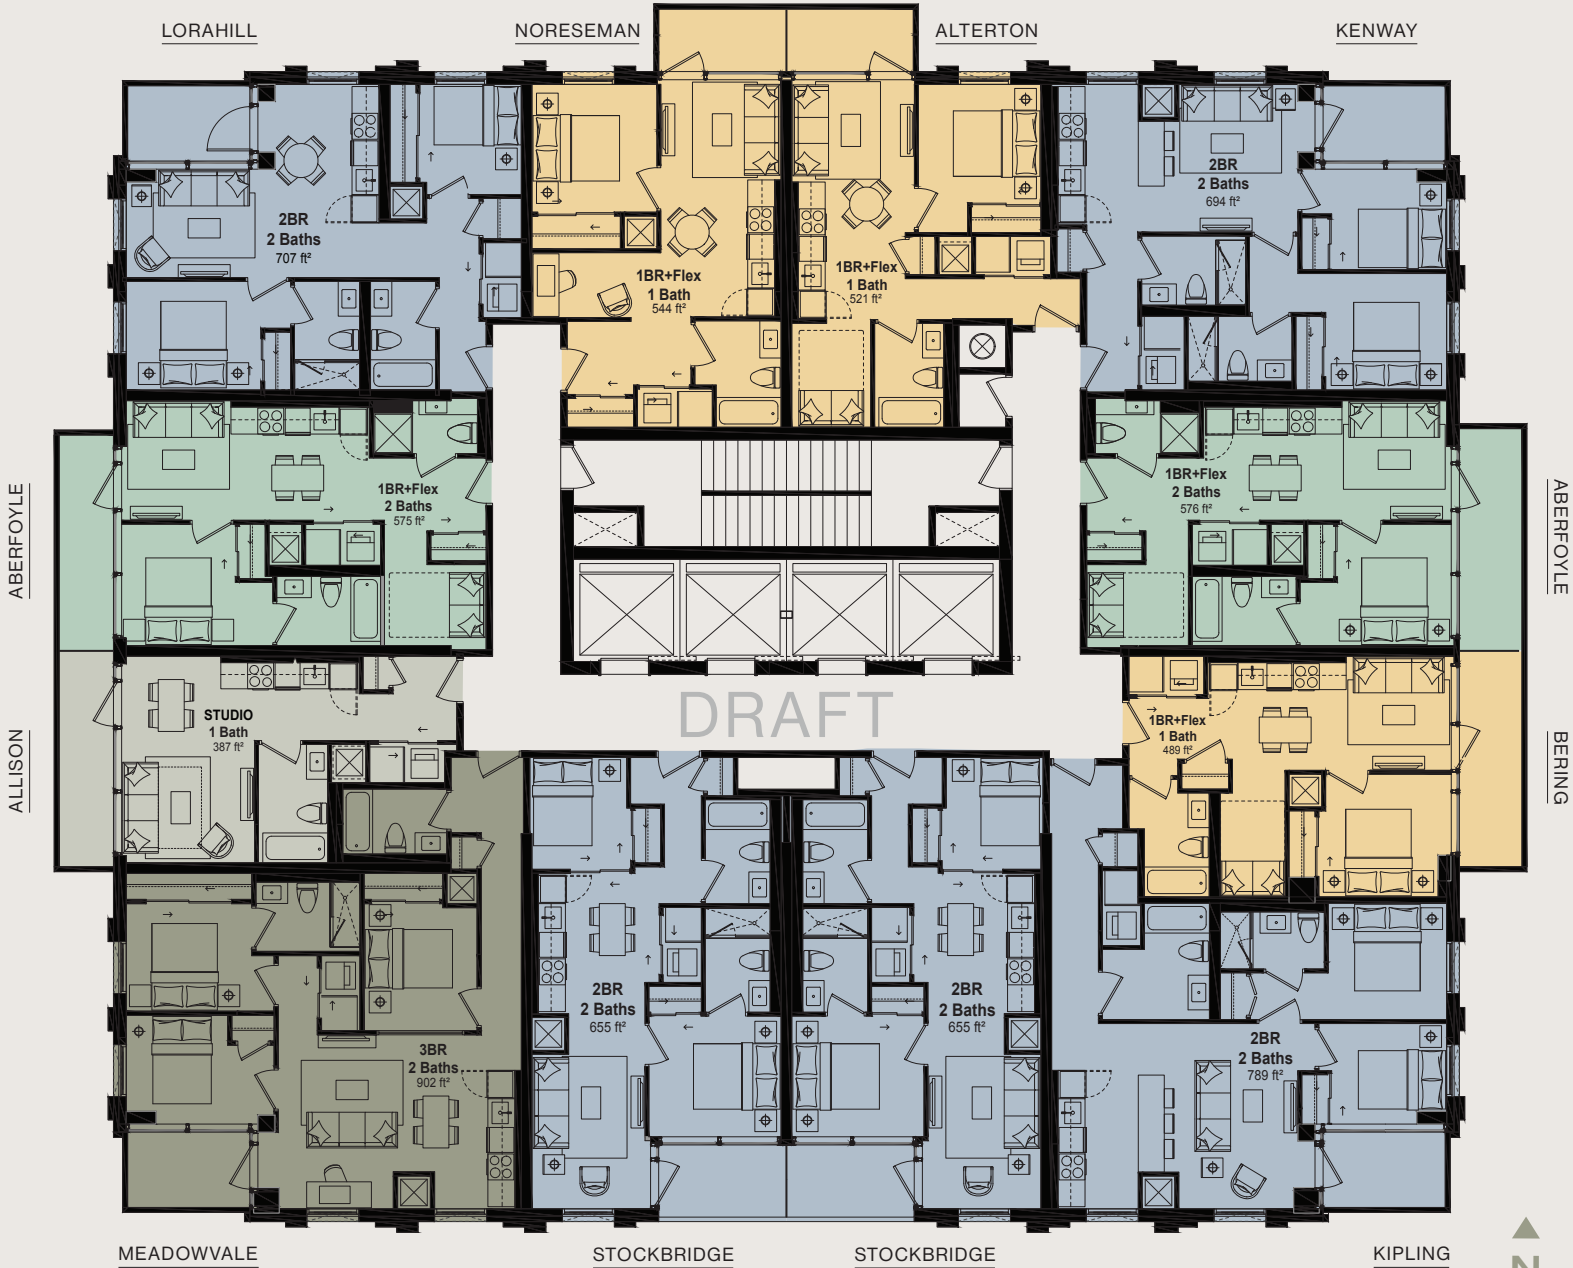

# ARCADIA DISTRICT

*Residences at* BLOOR & KIPLING

## TOWER UNITS KEYPLATE

■ STUDIO | ■ 1B | ■ 1B+D | ■ 1B+D (2 BATH) | ■ 2B | ■ 3B

Materials, specifications & floor plans are subject to changes, alterations or modifications without notice. All floor plans have approximate dimensions only. Actual usable floor space may vary from the stated floor area. All renderings and plans are artist's conceptions only. Window sizes and type may vary. Landscaping, patio, terrace and balcony area subject to change. Depictions of materials, finishing's, common areas and nearby lands may vary and nearby lands may be redeveloped. All depictions and renderings are inserted solely for artistic and conceptual purposes only and are not intended to be relied upon for entering into any agreement of purchase and sale or deemed to be a representation or warranty of the vendor of any kind. These marketing materials do not form part of the agreement of purchase and sale. E. & O. E.