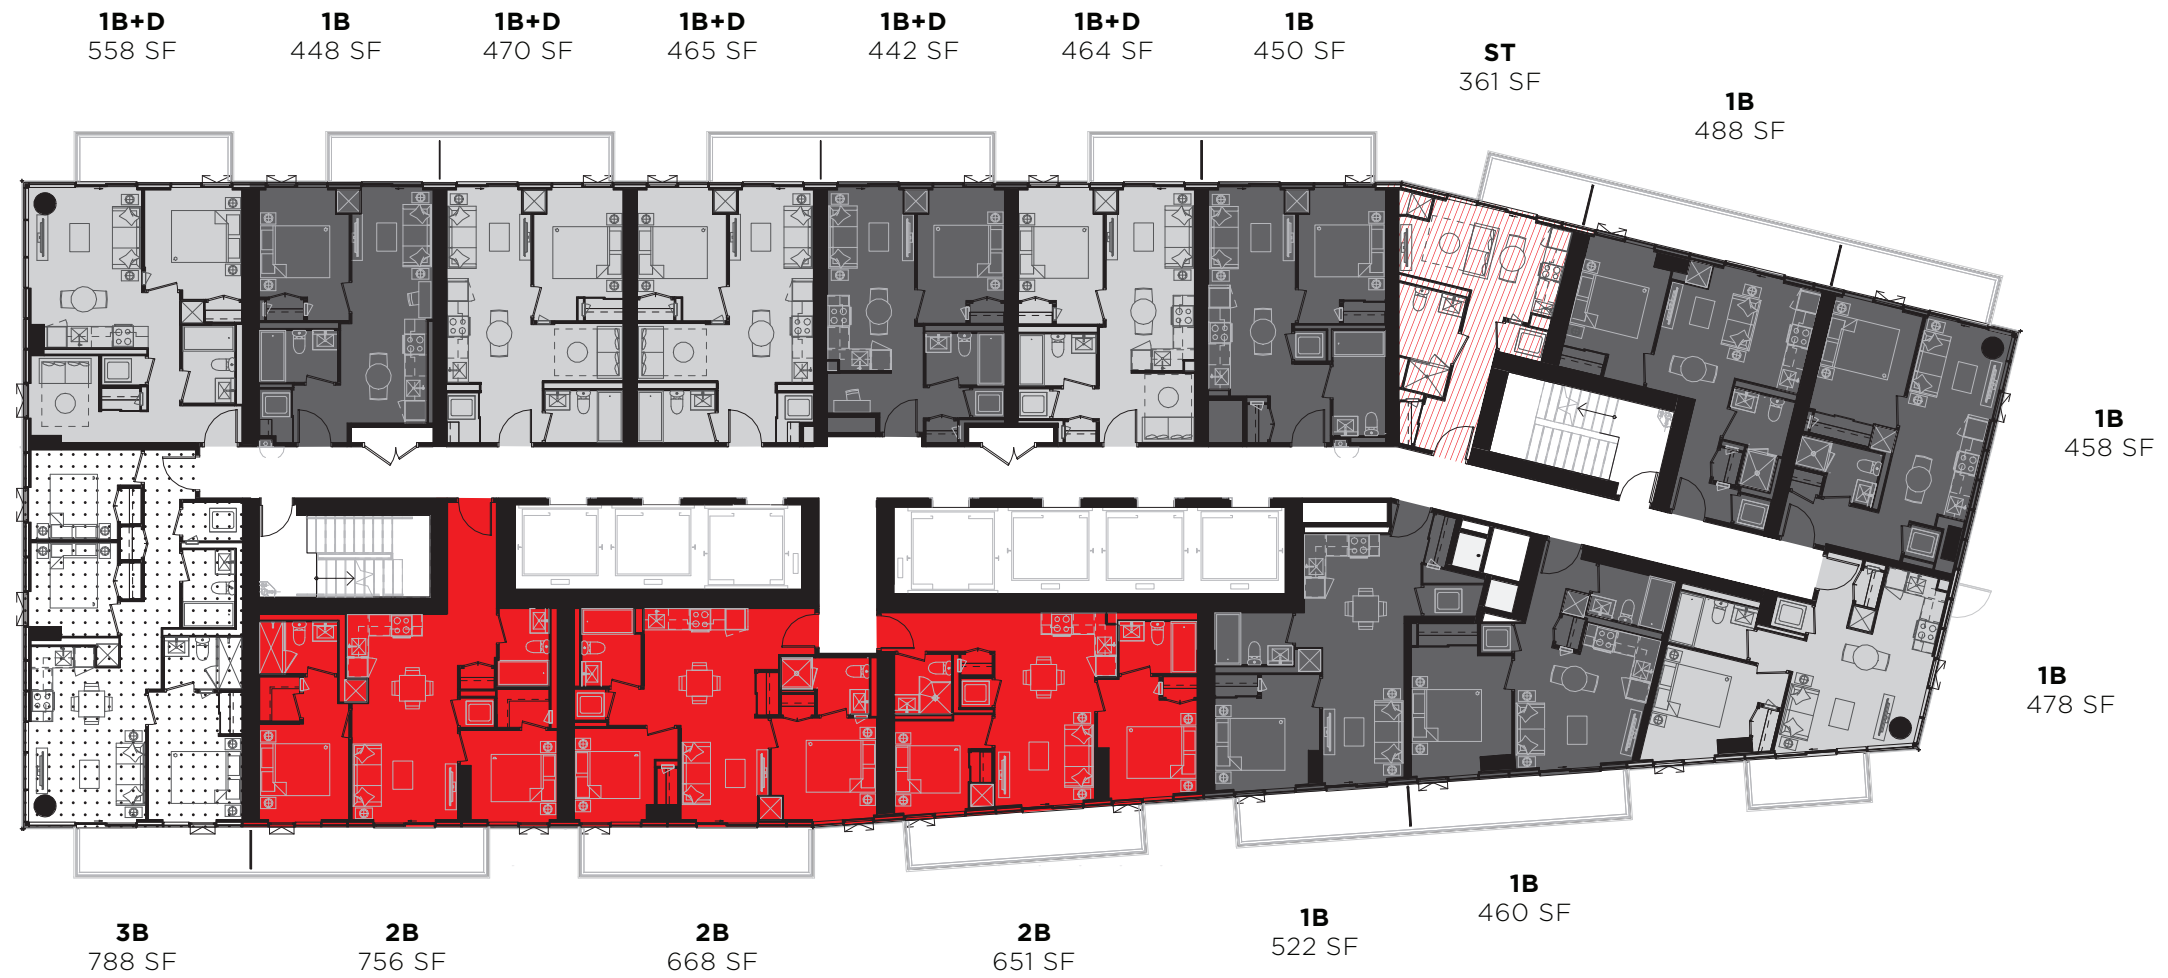

LOWER TOWER

STUDIO

1 BED

1 BED + DEN

2 BED

3 BED

All plans, dimensions and specifications are subject to change without notice. Actual useable floor space may vary from the stated floor area. Column locations, window locations and sizes may vary and are subject to change without notice. E. & O.E.

DiamondCorp

UPPER TOWER

All plans, dimensions and specifications are subject to change without notice. Actual useable floor space may vary from the stated floor area. Column locations, window locations and sizes may vary and are subject to change without notice. E. & O.E.